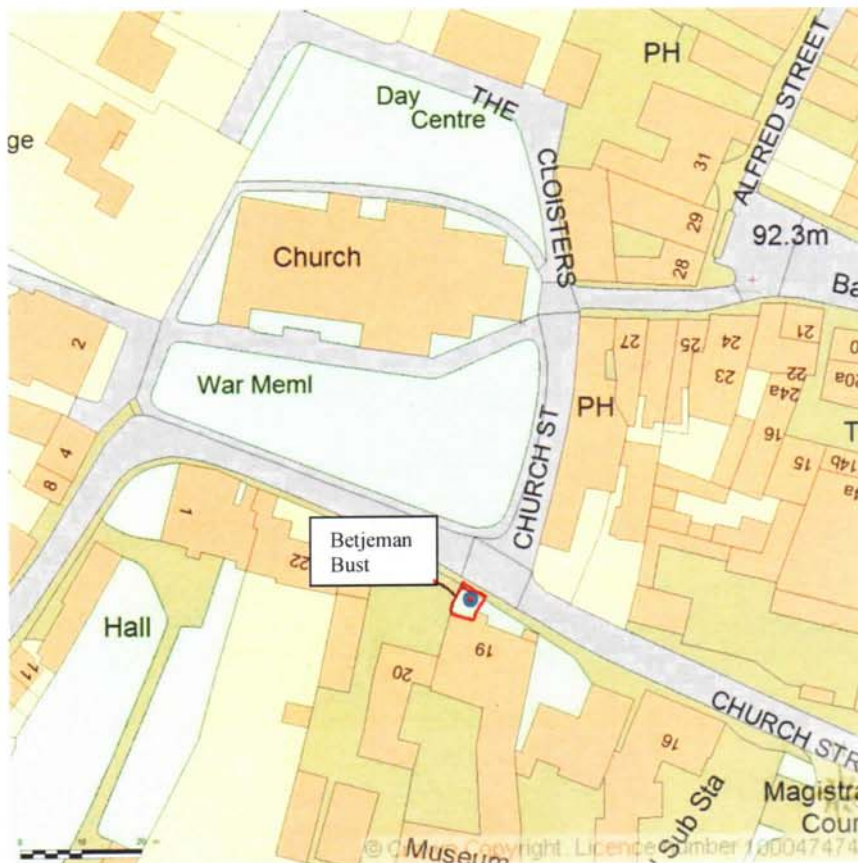

DOC REF LP1
BETJEMAN BUST
VALE AND DOWNLAND MUSEUM
WANTAGE OXON

SITE LOCATION PLAN
AREA 2 HA
SCALE 1:1250
ORIGINAL PAGE A3

CENTRE COORDINATES: 439700, 187887

Supplied by Streetwise Maps Ltd
www.streetwise.net
Licence No: 100047474
19/08/2015 17:24

DOC REF BPI

BETJEMAN BUST
VALE AND DOWNLAND MUSEUM
WANTAGE OXON

BLOCK PLAN
AREA 130m x 130m A3
SCALE 1:500
CENTRE COORDINATES: 439699, 187892

© Crown Copyright. Licence number 100047474

REF LAP 1

Wantage Betjeman Bust LAYOUT PLAN