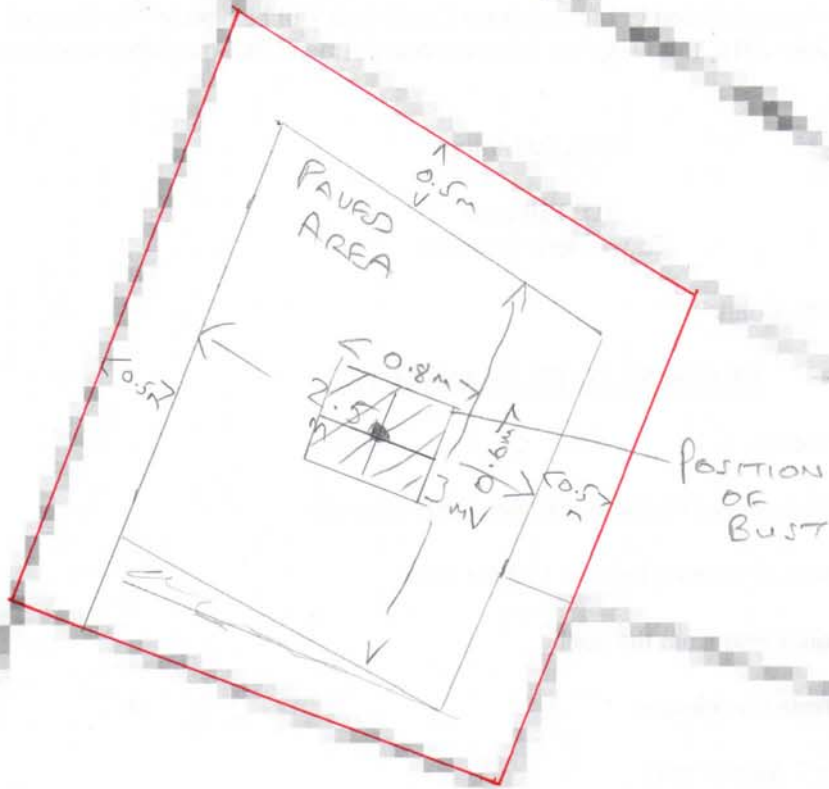

DOC REF BPI

BETJEMAN BUST
VALE AND DOWNLAND MUSEUM
WANTAGE OXON

BLOCK PLAN
AREA 130m x 130m A3
SCALE 1:500
CENTRE COORDINATES: 439699, 187892

© Crown Copyright. Licence number 100047474

REF LAP 1

Wantage Betjeman Bust LAYOUT PLAN

Scale 1:20 Original page size A4

WANTAGE BETJEMAN BUST

BD1